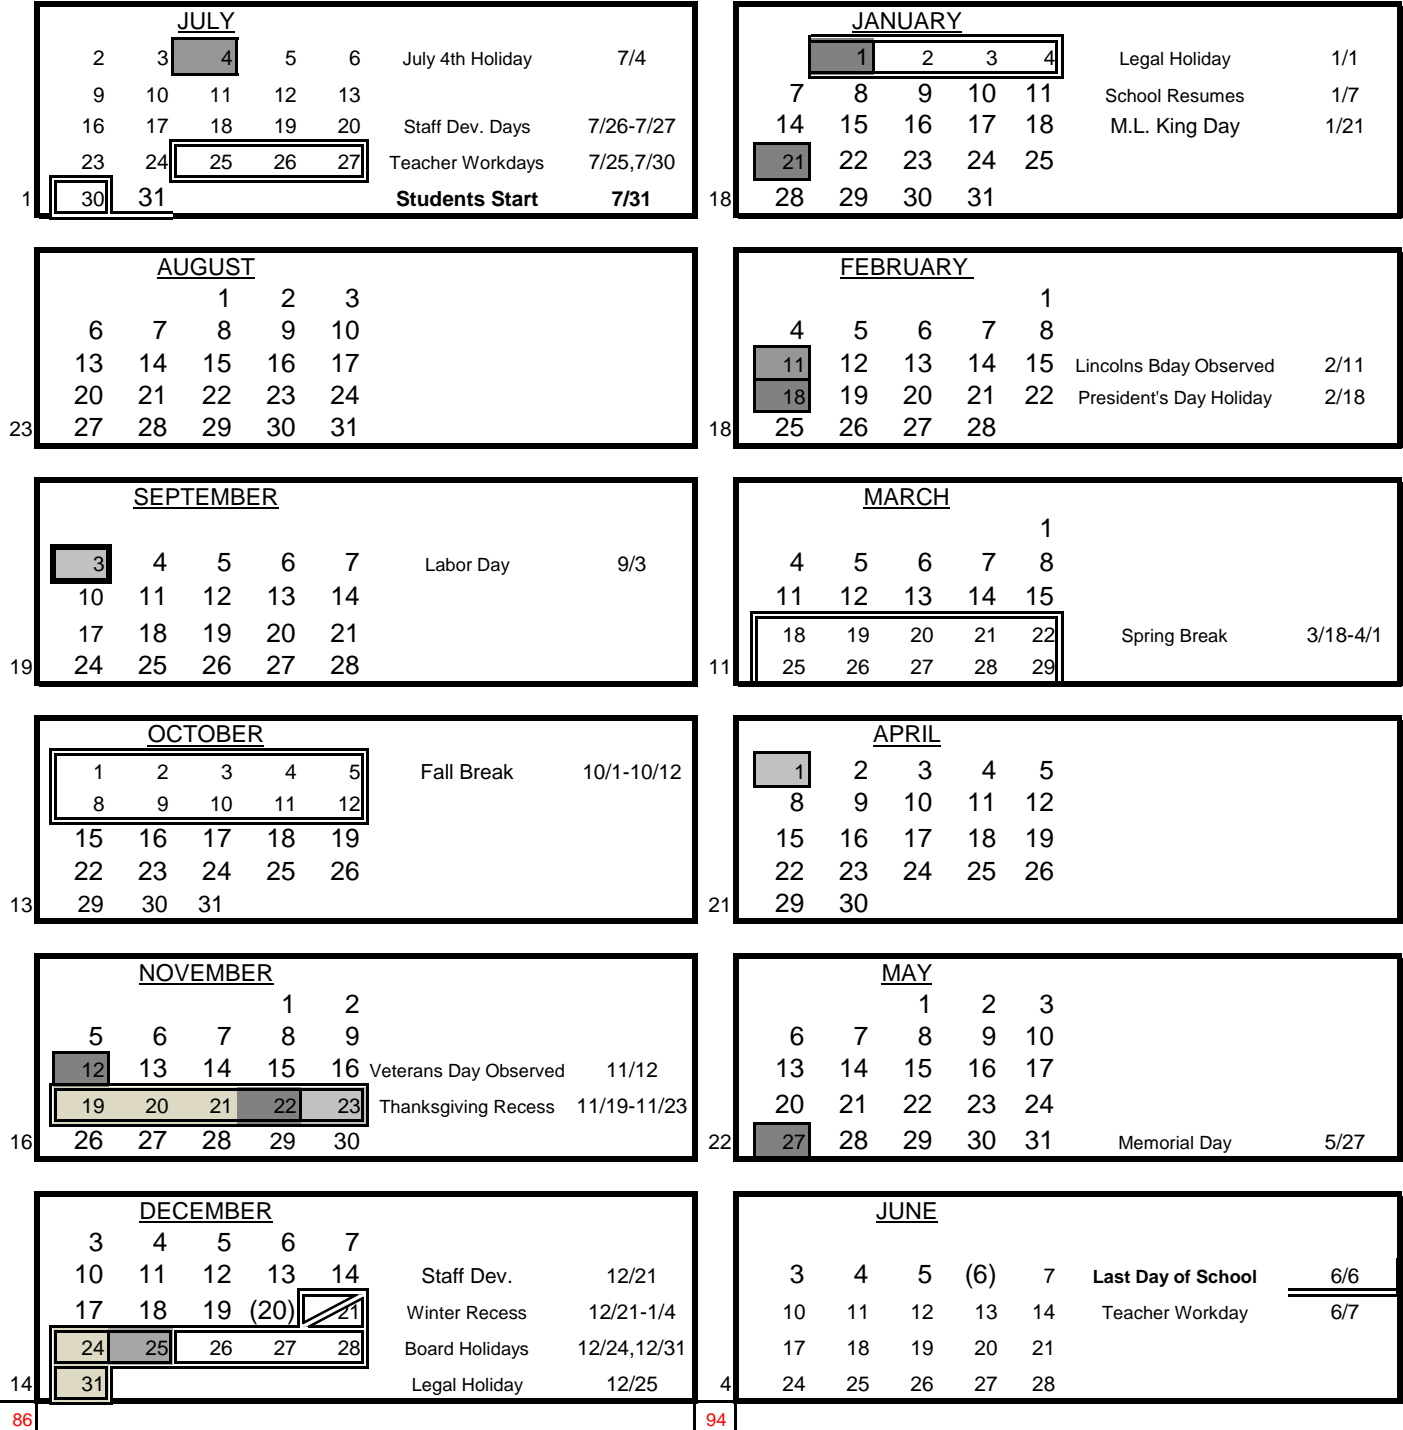

Approved 12/8/11

2012-2013 SCHOOL CALENDAR

Total Student Days: 180 days

Total Certificated Days: 187 days

Staff Dev Days: 7/26, 7/27, 12/21

Work Days: 7/25, 7/30, 6/7, 11/21 (Conf. Days in lieu of)

Fall Break:	10/1-10/12
Winter Break:	12/21-1/4
Spring Break:	3/18-4/1